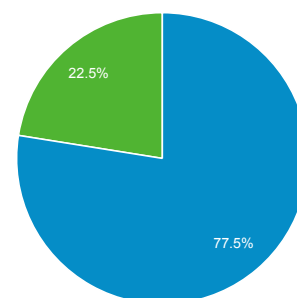

Language	Sessions	% Sessions
1. pl-pl	32,040	48.49%
2. pl	29,948	45.32%
3. en-us	2,321	3.51%
4. en-gb	526	0.80%
5. en	300	0.45%
6. de-de	144	0.22%
7. c	78	0.12%
8. de	78	0.12%
9. id	69	0.10%
10. ru-ru	39	0.06%